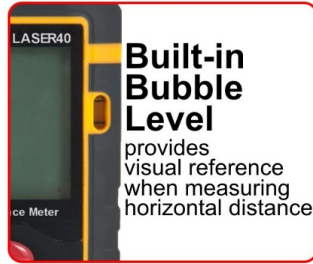

Holding Strap
convenient to carry and use

Built-in Bubble Level
provides visual reference when measuring horizontal distance

Portable Pouch
easy and safe to bring

LASER40

Laser Distance Meter